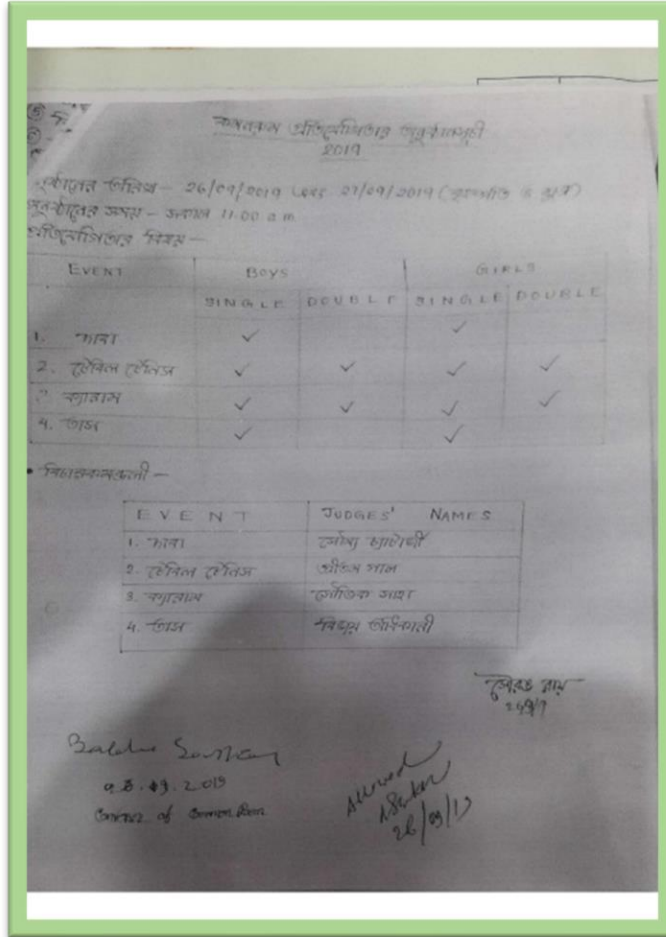

KATWA COLLEGE

(Affiliated to the University of Burdwan)

Principal's Office,

P.O.: Katwa, Dist.: Purba Bardhaman, West Bengal, PIN: 713130, India.

Mobile: +918101078393

॥ विद्यया विन्दतेऽमृतम् ॥

Schedule

[Signature]
01/10/2024

Signature of the IQAC Coordinator

**Coordinator
IQAC
Katwa College**

[Signature]
01/10/2024

Signature of the Principal

**Principal
Katwa College**