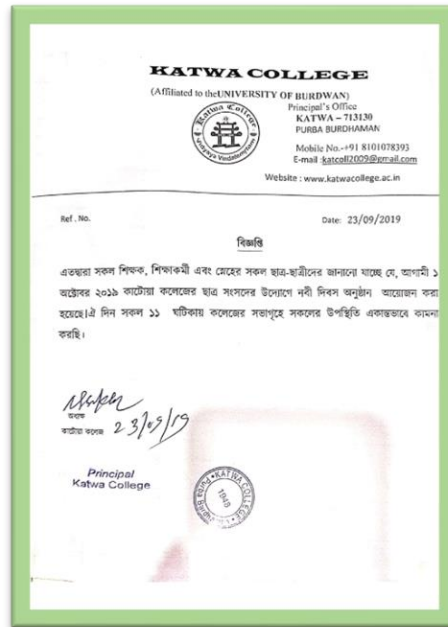

KATWA COLLEGE

(Affiliated to the University of Burdwan)

Principal's Office,

P.O.: Katwa, Dist.: Purba Bardhaman, West Bengal, PIN: 713130, India.

Mobile: +918101078393

॥ विद्यया विन्दतेऽमृतम् ॥

No: 6 Nabi Dibas Celebration

Permission Letter

Notice/ Circular

[Signature]
01/10/2024

Signature of the IQAC Coordinator

**Coordinator
IQAC
Katwa College**

[Signature]
01/10/2024

Signature of the Principal

**Principal
Katwa College**