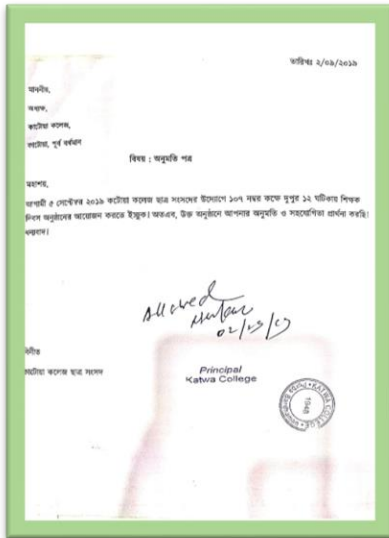

(Affiliated to the University of Burdwan)

Principal's Office,

P.O.: Katwa, Dist.: Purba Bardhaman, West Bengal, PIN: 713130, India.

Mobile: +918101078393

॥ विद्यया विन्दतेऽमृतम् ॥

No: 2 Teachers Day

Permission Letter