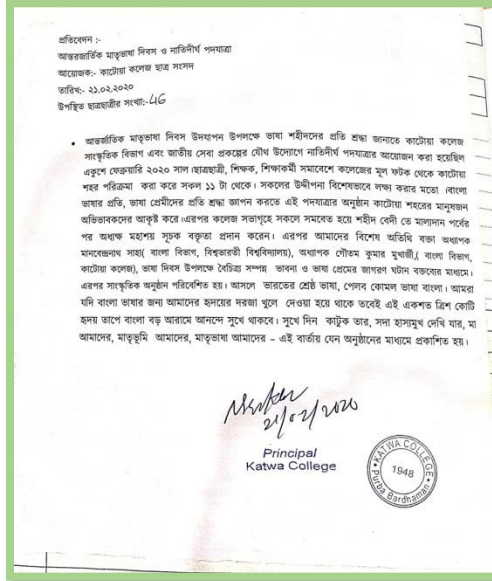

Report

[Signature]
01/10/2024

Signature of the IQAC Coordinator

**Coordinator
IQAC
Katwa College**

[Signature]
01/10/2024

Signature of the Principal

**Principal
Katwa College**