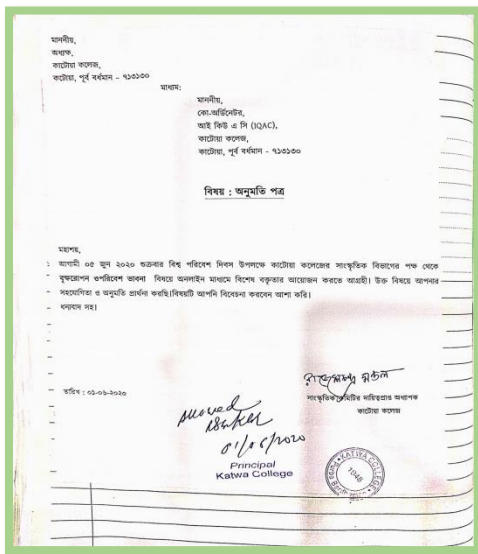

KATWA COLLEGE

(Affiliated to the University of Burdwan)

Principal's Office,

P.O.: Katwa, Dist.: Purba Bardhaman, West Bengal, PIN: 713130, India.

Mobile: +918101078393

॥ विद्यया विन्दतेऽमृतम् ॥

No: 15 World Environment Day

Permission Letter

Notice/ Circular

Report

[Signature]
01/10/2024

Signature of the IQAC Coordinator

Coordinator
IQAC
Katwa College

[Signature]
01/10/2024

Signature of the Principal

Principal
Katwa College