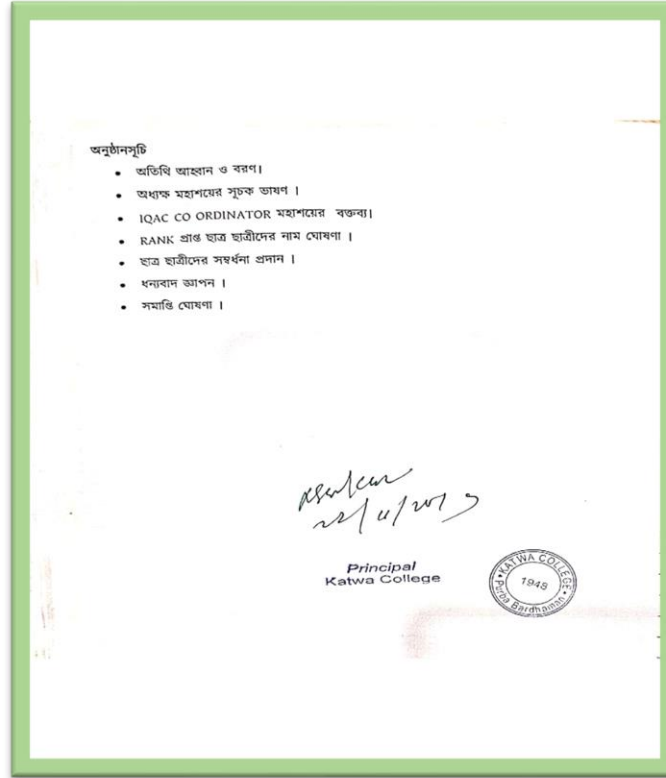

KATWA COLLEGE

(Affiliated to the University of Burdwan)

Principal's Office,

P.O.: Katwa, Dist.: Purba Bardhaman, West Bengal, PIN: 713130, India.

Mobile: +918101078393

॥ विद्यया विन्दतेऽमृतम् ॥

Schedule

[Signature]
01/10/2024

Signature of the IQAC Coordinator

**Coordinator
IQAC
Katwa College**

[Signature]
01/10/2024

Signature of the Principal

**Principal
Katwa College**