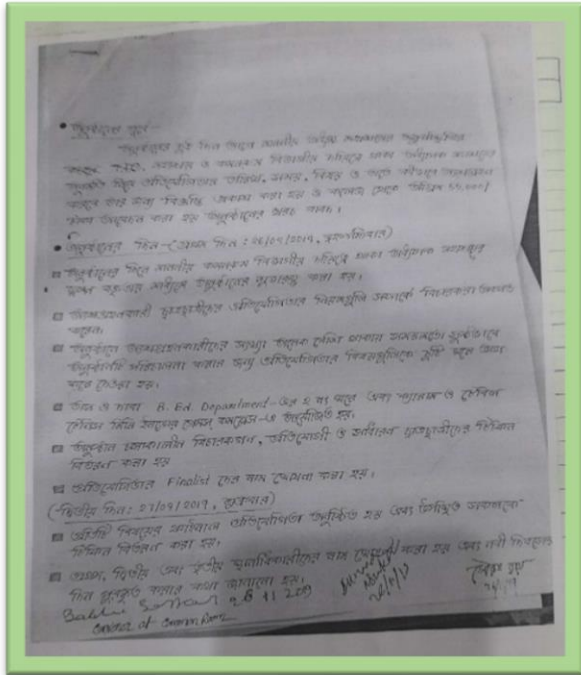

KATWA COLLEGE

(Affiliated to the University of Burdwan)

Principal's Office,

P.O.: Katwa, Dist.: Purba Bardhaman, West Bengal, PIN: 713130, India.

Mobile: +918101078393

॥ विद्यया विन्दतेऽमृतम् ॥

Resolution