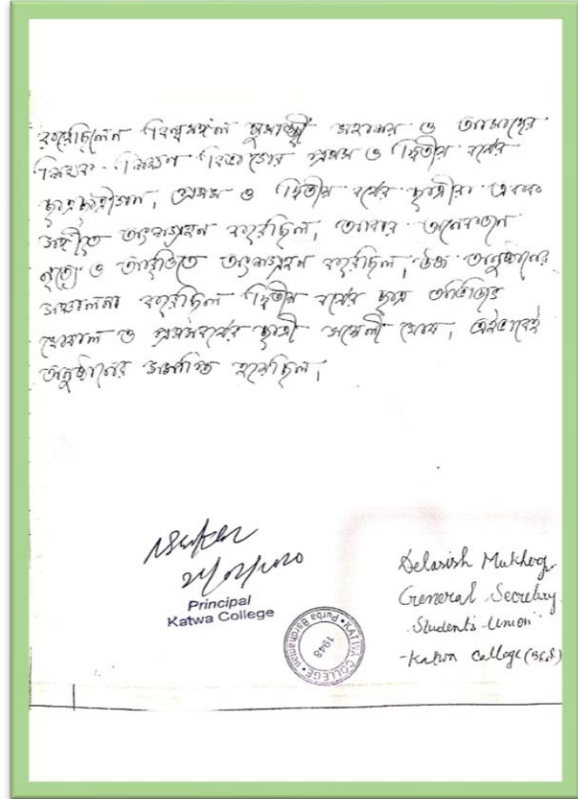

KATWA COLLEGE

(Affiliated to the University of Burdwan)

Principal's Office,

P.O.: Katwa, Dist.: Purba Bardhaman, West Bengal, PIN: 713130, India.

Mobile: +918101078393

॥ विद्यया विन्दतेऽमृतम् ॥

Report

[Signature]
01/10/2024

Signature of the IQAC Coordinator

**Coordinator
IQAC
Katwa College**

[Signature]
01/10/2024

Signature of the Principal

**Principal
Katwa College**