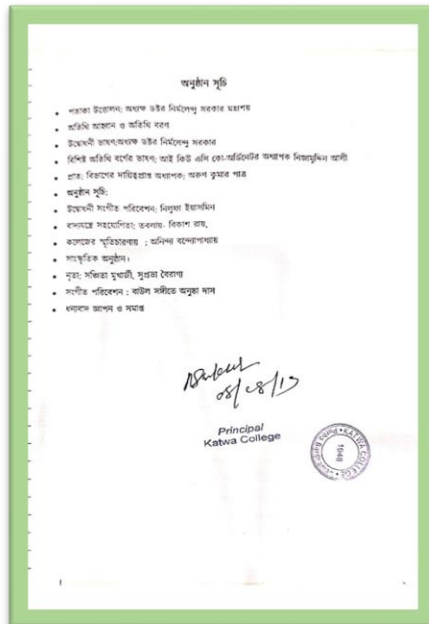

KATWA COLLEGE

(Affiliated to the University of Burdwan)

Principal's Office,

P.O.: Katwa, Dist.: Purba Bardhaman, West Bengal, PIN: 713130, India.

Mobile: +918101078393

॥ विद्यया विन्दतेऽमृतम् ॥

No. 1 College Foundation Day Celebration

Notice/ Circular

Brochure/ Schedule

Photos

[Signature]
01/10/2024

Signature of the IQAC Coordinator

**Coordinator
IQAC
Katwa College**

[Signature]
01/10/2024

Signature of the Principal

**Principal
Katwa College**