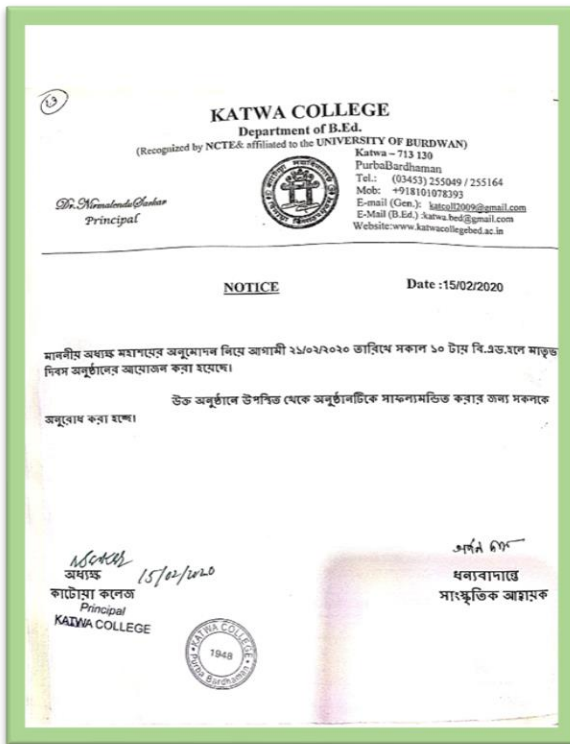

KATWA COLLEGE

(Affiliated to the University of Burdwan)

Principal's Office,

P.O.: Katwa, Dist.: Purba Bardhaman, West Bengal, PIN: 713130, India.

Mobile: +918101078393

॥ विद्यया विन्दतेऽमृतम् ॥

No: 12 B International Mothers Language Day

Notice/ Circular

Photos

1804K92
01/10/2024

Signature of the IQAC Coordinator

**Coordinator
IQAC
Katwa College**

1804K92
01/10/2024

Signature of the Principal

**Principal
Katwa College**