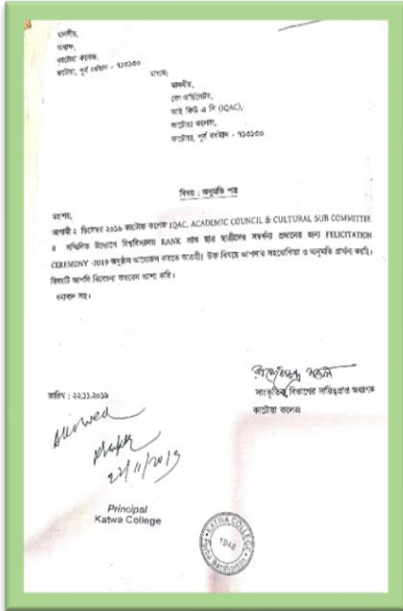

KATWA COLLEGE

(Affiliated to the University of Burdwan)

Principal's Office,

P.O.: Katwa, Dist.: Purba Bardhaman, West Bengal, PIN: 713130, India.

Mobile: +918101078393

॥ विद्यया विन्दतेऽमृतम् ॥

No: 7 Felicitation Ceremony

Permission Letter

Notice/ Circular

[Signature]
01/10/2024

Signature of the IQAC Coordinator

**Coordinator
IQAC
Katwa College**

[Signature]
01/10/2024

Signature of the Principal

**Principal
Katwa College**