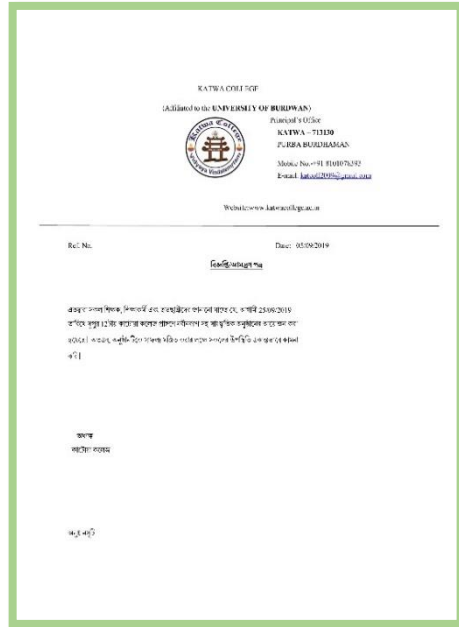

KATWACOLLEGE

(Affiliated to the University of Burdwan)

Principal's Office,

P.O.: Katwa, Dist.: Purba Bardhaman, West Bengal, PIN: 713130, India.

Mobile: +918101078393

॥ विद्यया विन्दतेऽमृतम् ॥

No:3 Fresher's Welcome

Permission Letter

Notice/ Circular

[Signature]
01/10/2024

Signature of the IQAC Coordinator

**Coordinator
IQAC
Katwa College**

[Signature]
01/10/2024

Signature of the Principal

**Principal
Katwa College**