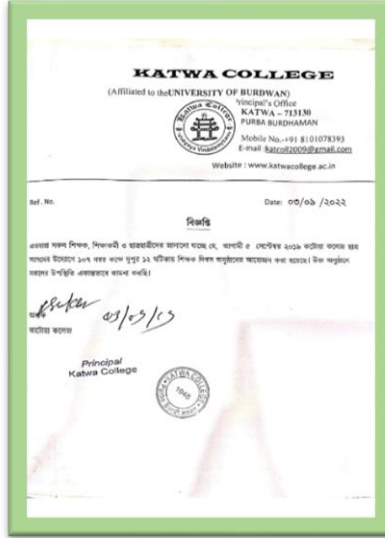

Notice / Circular