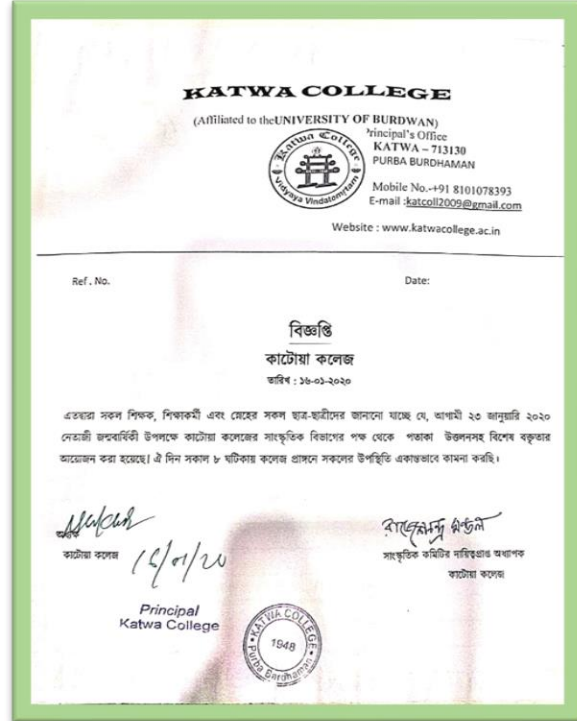

KATWA COLLEGE

(Affiliated to the University of Burdwan)

Principal's Office,

P.O.: Katwa, Dist.: Purba Bardhaman, West Bengal, PIN: 713130, India.

Mobile: +918101078393

॥ विद्यया विन्दतेऽमृतम् ॥

Permission Letter

Notice/ Circular

[Signature]
01/10/2024

Signature of the IQAC Coordinator

Coordinator
IQAC
Katwa College

[Signature]
01/10/2024

Signature of the Principal

Principal
Katwa College