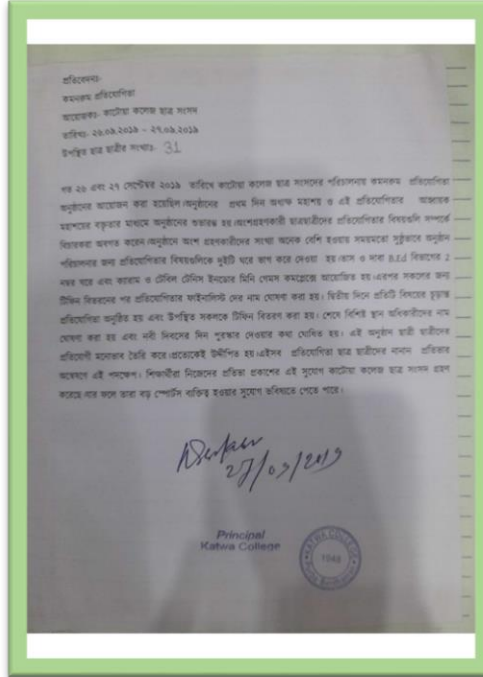

Report

[Handwritten Signature]
01/10/2024

Signature of the IQAC Coordinator

**Coordinator
IQAC
Katwa College**

[Handwritten Signature]
01/10/2024

Signature of the Principal

**Principal
Katwa College**