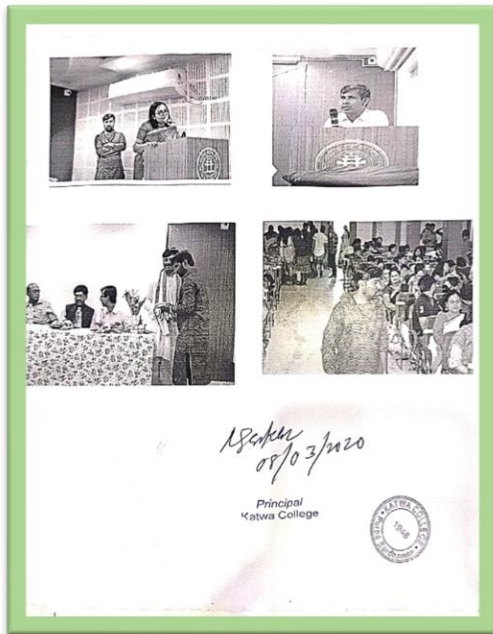

KATWA COLLEGE

(Affiliated to the University of Burdwan)

Principal's Office,

P.O.: Katwa, Dist.: Purba Bardhaman, West Bengal, PIN: 713130, India.

Mobile: +918101078393

॥ विद्यया विन्दतेऽमृतम् ॥

Photos

संशोधना कक्षा
विषय : सांख्यिकीक नवी विषय
आचार्य : साधुना कान्त साहू
दिनांक : 08.10.2020

Sl. No.	Name	Department	Roll No.	Signature
1	Santa Karmakar	B.Sc. Hon.		Santa Karmakar
2	Jily Biswas	B.Sc. Hon.		Jily Biswas
3	Sudip Nayak	B.Sc. Hon.		Sudip Nayak
4	Rudra Pr. Choudhury	B.Sc. Hon.		Rudra Pr. Choudhury
5	Shama Biswas	B.Sc. Hon.		Shama Biswas
6	Sharmistha Das	B.Sc. Hon.		Sharmistha Das
7	Satish Chandra Singh	B.Sc. Hon.		Satish Chandra Singh
8	Bama Biswas	B.Sc. Hon.		Bama Biswas
9	Rimpa Biswas	B.Sc. Hon.		Rimpa Biswas
10	Nabamita Biswas	B.Sc. Hon.		Nabamita Biswas
11	Suman Chatterjee	B.Sc. Hon.		Suman Chatterjee
12	Sayed Hasan Ali Khan	B.Sc. Hon.		Sayed Hasan Ali Khan
13	Soumitra Ray	B.Sc. Hon.		Soumitra Ray
14	Soumitra Ray	B.Sc. Hon.		Soumitra Ray
15	Pandita Nandi	B.Sc. Hon.		Pandita Nandi
16	Soumitra Ray	B.Sc. Hon.		Soumitra Ray
17	Soumitra Ray	B.Sc. Hon.		Soumitra Ray
18	Soumitra Ray	B.Sc. Hon.		Soumitra Ray
19	Soumitra Ray	B.Sc. Hon.		Soumitra Ray
20	Soumitra Ray	B.Sc. Hon.		Soumitra Ray
21	Soumitra Ray	B.Sc. Hon.		Soumitra Ray
22	Soumitra Ray	B.Sc. Hon.		Soumitra Ray
23	Soumitra Ray	B.Sc. Hon.		Soumitra Ray

Principal
Katwa College

Signature
01/10/2024

Signature of the IQAC Coordinator

**Coordinator
IQAC
Katwa College**

Signature
01/10/2024

Signature of the Principal

**Principal
Katwa College**