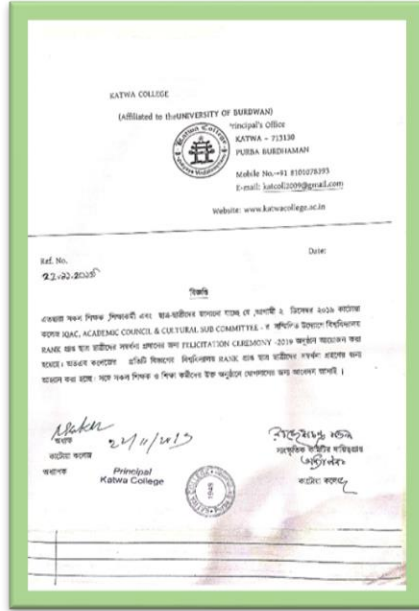

KATWA COLLEGE

(Affiliated to the University of Burdwan)

Principal's Office,

P.O.: Katwa, Dist.: Purba Bardhaman, West Bengal, PIN: 713130, India.

Mobile: +918101078393

॥ विद्यया विन्दतेऽमृतम् ॥

No: 7 Felicitation Ceremony

Permission Letter

Notice/ Circular

[Signature]
01/10/2024

Signature of the IQAC Coordinator

**Coordinator
IQAC
Katwa College**

[Signature]
01/10/2024

Signature of the Principal

**Principal
Katwa College**