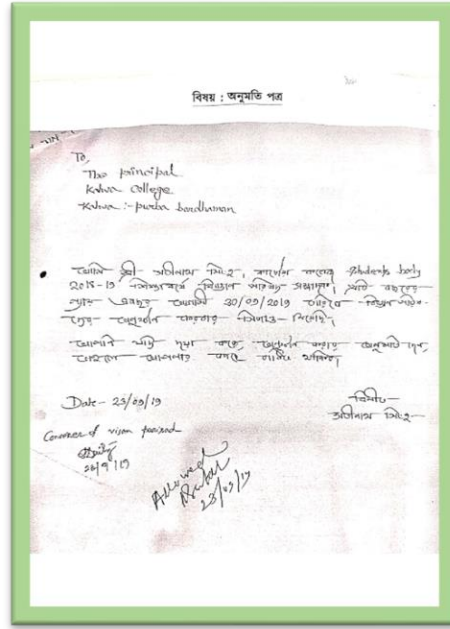

KATWA COLLEGE

(Affiliated to the University of Burdwan)

Principal's Office,

P.O.: Katwa, Dist.: Purba Bardhaman, West Bengal, PIN: 713130, India.

Mobile: +918101078393

॥ विद्यया विन्दतेऽमृतम् ॥

No: 5 Biggyan Porishod Competition

Permission Letter

01/10/2024

Signature of the IQAC Coordinator

Coordinator
IQAC
Katwa College

01/10/2024

Signature of the Principal

Principal
Katwa College